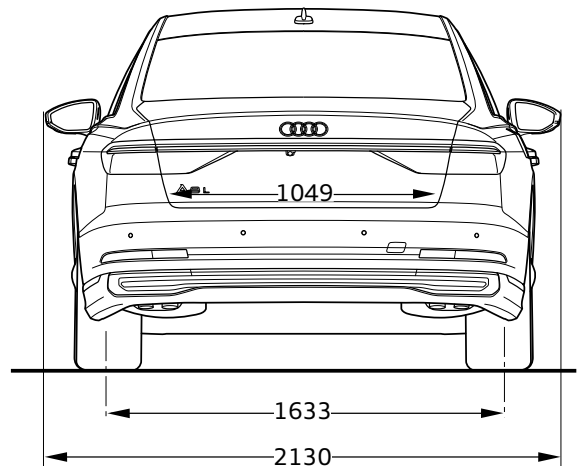

## Warranty

---

**2 years unlimited-mileage**

<sup>1</sup> Shoulder width  
<sup>2</sup> Elbow width  
<sup>\*</sup> Maximum headroom  
 Dimensions in millimeters  
 Dimensions of vehicle unloaded

**Authorized dealers:**