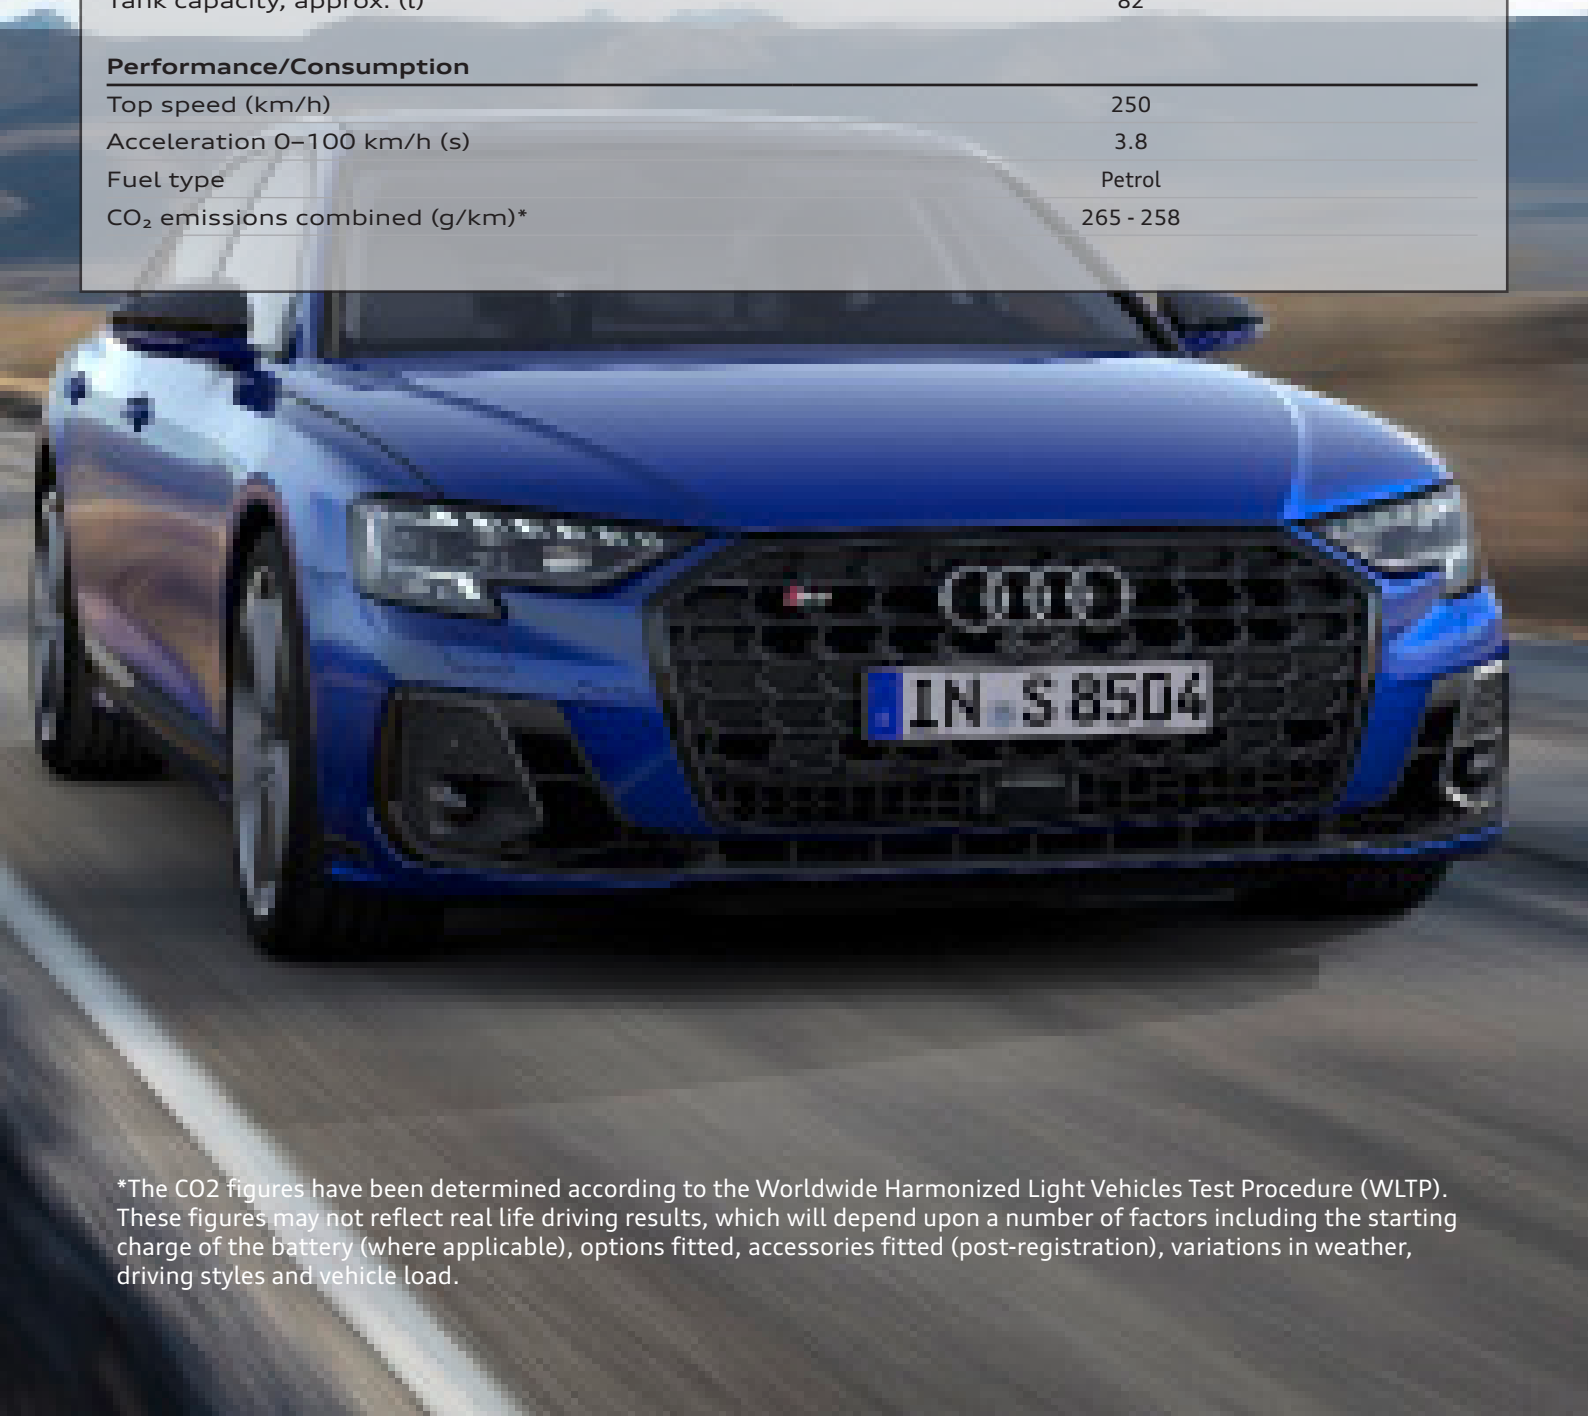

S8 Technical Data

Model	S8
Engine type	Twin-turbo V8
Displacement (cc)	3,996
Max. torque (Nm)	800
Max. power output (HP)	571
Drivetrain/Transmission	
Type of drive	quattro permanent all-wheel drive
Transmission	8-speed / tiptronic
Weights/Capacities	
Unladen weight (kg)	2,295
Gross vehicle weight (kg)	2,835
Roof load weight / permissible nose weight (kg)	90 / 95
Tank capacity, approx. (l)	82
Performance/Consumption	
Top speed (km/h)	250
Acceleration 0–100 km/h (s)	3.8
Fuel type	Petrol
CO₂ emissions combined (g/km)*	265 - 258

*The CO₂ figures have been determined according to the Worldwide Harmonized Light Vehicles Test Procedure (WLTP). These figures may not reflect real life driving results, which will depend upon a number of factors including the starting charge of the battery (where applicable), options fitted, accessories fitted (post-registration), variations in weather, driving styles and vehicle load.