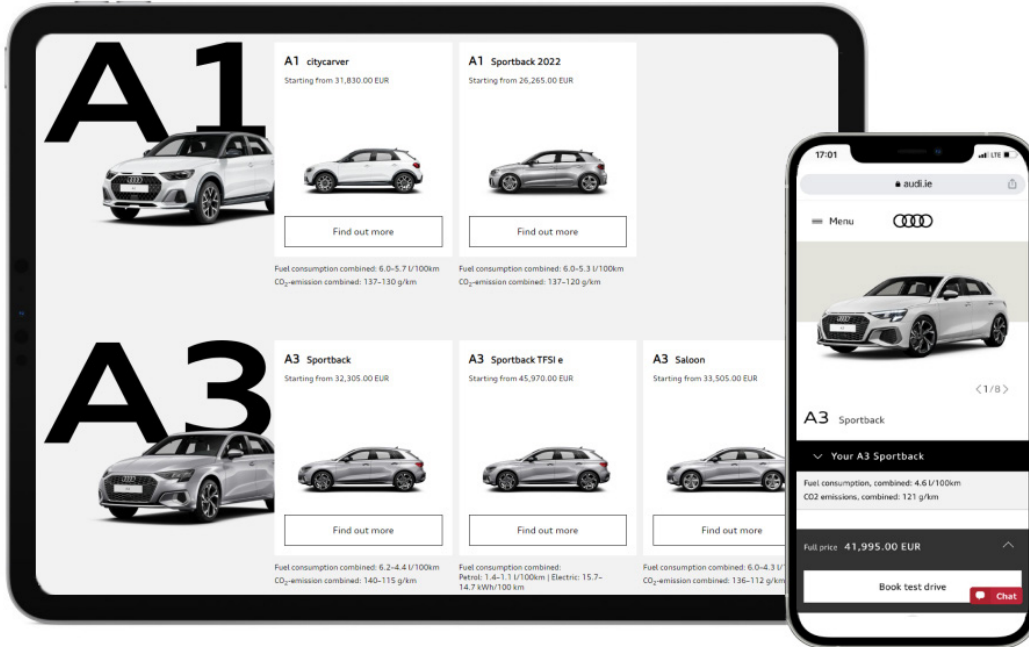

Black-Steel Grey/Black Leather Interior (Option Code WW)

Merlot Red-Rock Grey/Black Leather Interior (Option Code WY)

S8 Interior Trim Options

Cognac Brown-Steel Grey/Black Leather Interior (Option Code WZ)

Pastel Silver/Granite Grey Leather Interior (Option Code YC)

Audi Configurator

The easy way to build your Audi

Our online configurator makes it simple to create your perfect Audi, using all of your favourite options from this product guide.